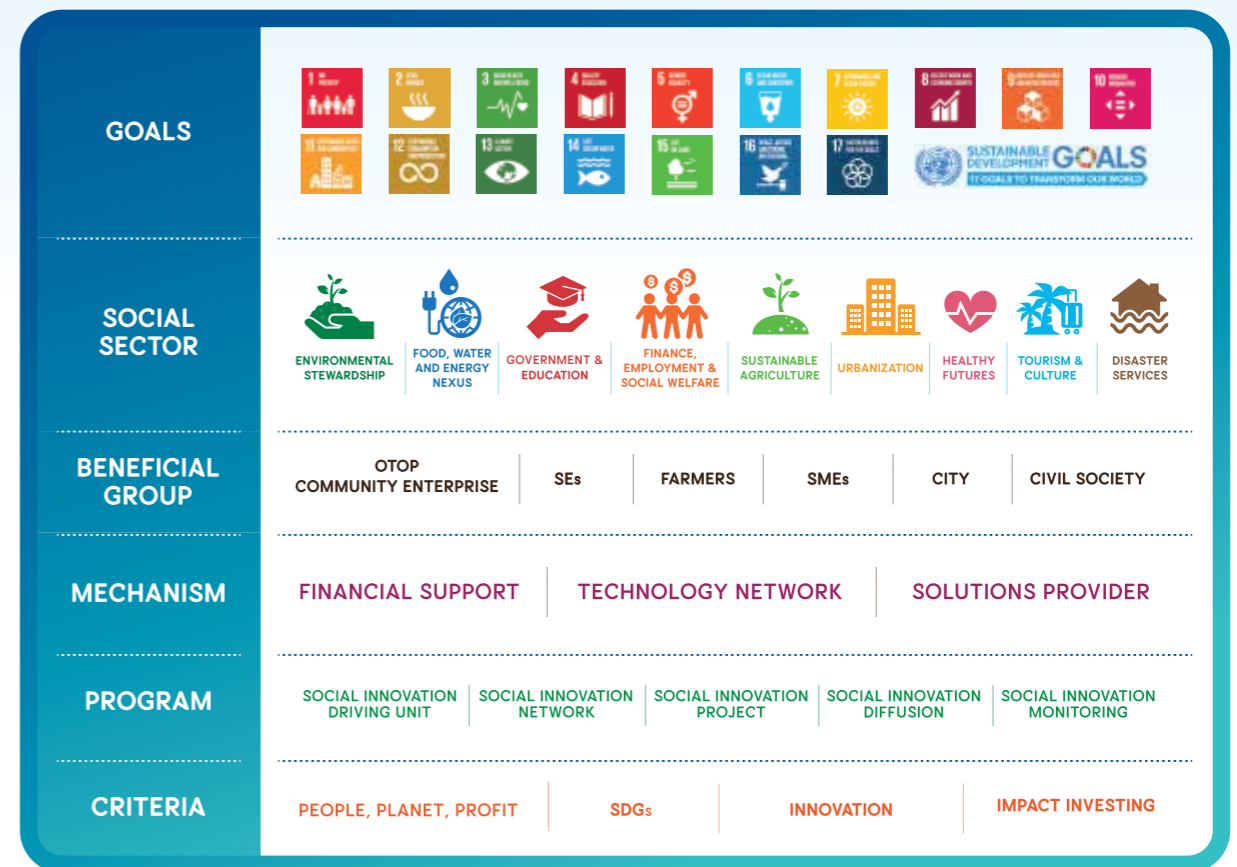

SOCIAL INNOVATION

NATIONAL INNOVATION AGENCY

KEY SUCCESS: NEW IDEAS + POSITIVE IMPACT

“Innovation” is the heart of driving the country's economic and social system to become “Thailand 4.0”. Previously, “Thailand Innovation System” has continuously grown in economic, social, environment, technology and infrastructure. However, there are still many challenges to drive the country forward with innovation such as manpower development, area-based development, and competitiveness development.

Innovation for Human Development

- Creating innovation potential development programs for youths, entrepreneurs (startups and SMEs), and executives including various courses and incubator programs

Innovation for Economic and Social development

- Creating opportunities to access and utilize innovative infrastructures
- Supporting innovative businesses with financial mechanisms for both new businesses and businesses that are ready for growth
- Creating market expansion opportunities and connecting entrepreneurs with investors through our domestic and international networks

Innovation for Nation

- Building an innovation ecosystem for Startup and SMEs
- Building the image of Thailand to be recognized as “Innovation Nation”

“What is Social Innovation?”... Social Innovation is the process of applying new ideas or new knowledge to improve the quality of life, community, and environment. This will lead to a sustainably positive impact on society, and reduce inequality in a concrete way.